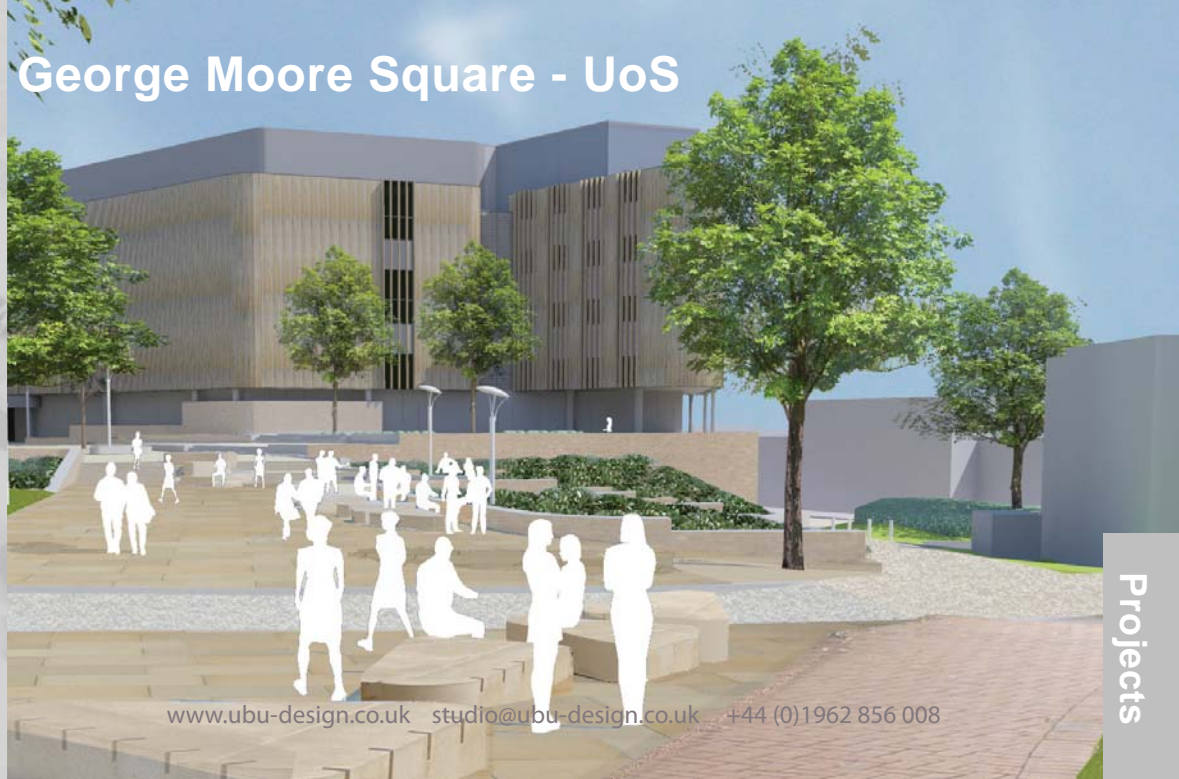

George Moore Square - UoS

Client: University of Southampton

The creation of a new piazza in the mosaic of Southampton university buildings improves pedestrian access and creates a series of spaces to gather, sit and relax.

A locally cohesive plant palette integrates and strengthens visual connectivity between new developments.

Restrained material choices complement the contemporary and historic palette of the adjacent urban fabric.